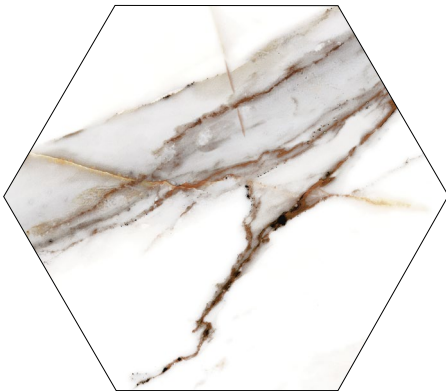

BISTRO HEXAGON

BISTRO 8" X 9"
HEXAGON TILE IN PORCELAIN

STONE PRODUCTS
UNLIMITED, INC

Calacatta Gold	
SPUI-901691	Matte