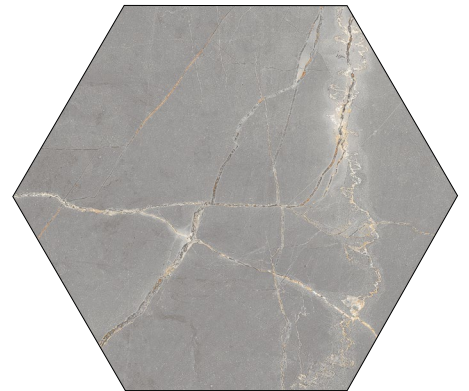

BISTRO HEXAGON

BISTRO 8" X 9"
HEXAGON TILE IN PORCELAIN

STONE PRODUCTS
UNLIMITED, INC

Pulpis Dark Grey	
SPUI-901693	Matte