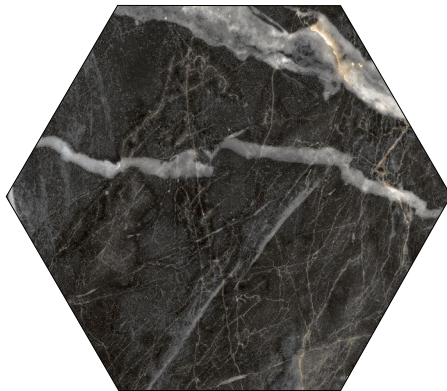

# BISTRO 3" X 12" RECTANGLE TILE IN PORCELAIN

**STONE PRODUCTS**  
UNLIMITED, INC

COLOR	SKU	TYPE	THICKNESS	PCS PER BOX	SQFT PER BOX	LBS PER BOX	EDGE	FINISH
Calacatta Gold	SPUI-901686	Field Tile	9mm	48	13.77	48.00	Pressed	Matte
Marquina Gold	SPUI-901687	Field Tile	9mm	48	13.77	48.00	Pressed	Matte
Pulpis Dark Grey	SPUI-901688	Field Tile	9mm	48	13.77	48.00	Pressed	Matte
Pulpis Taupe	SPUI-901689	Field Tile	9mm	48	13.77	48.00	Pressed	Matte
Statuary White	SPUI-901690	Field Tile	9mm	48	13.77	48.00	Pressed	Matte

Marquina Gold, 3" x 12", Rectangle Field Tile, SPUI-901687

# BISTRO HEXAGON

BISTRO 8" X 9"  
HEXAGON TILE IN PORCELAIN

**STONE PRODUCTS**  
UNLIMITED, INC

<b>Calacatta Gold</b>	
SPUI-901691	Matte

<b>Marquina Gold</b>	
SPUI-901692	Matte

<b>Pulpis Dark Grey</b>	
SPUI-901693	Matte