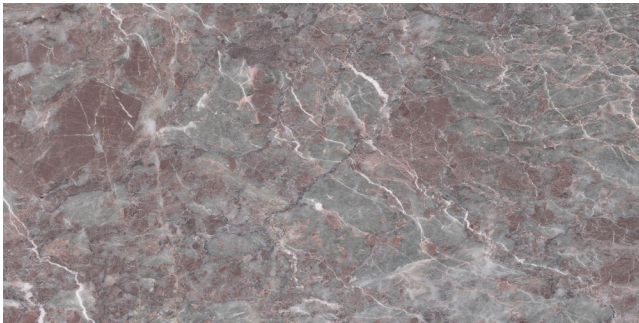

BURGUNDY LILAC

STONE PRODUCTS
UNLIMITED, INC

Burgundy Lilac, 12" x 24", Rectangle Tile, SPUI-904097

BURGUNDY LILAC TILE

BURGUNDY LILAC
TILE IN MARBLE

STONE PRODUCTS
UNLIMITED, INC

Rectangle Tile	12" x 24"
SPUI-904097	Honed

Rectangle Tile	18" x 36"
SPUI-904098	Honed

Rectangle Tile	3" x 12"
SPUI-904099	Honed

BURGUNDY LILAC TILE IN MARBLE

SIZE	SKU	THICKNESS	SHAPE	PCS PER BOX	SQFT PER BOX	LBS PER BOX	EDGE
12" x 24"	SPUI-904097	0.38"	Rectangle	4	8	45.92	Straight
18" x 36"	SPUI-904098	0.38"	Rectangle	2	9	51.57	Straight
3" x 12"	SPUI-904099	0.38"	Rectangle	30	7.5	42.6	Straight