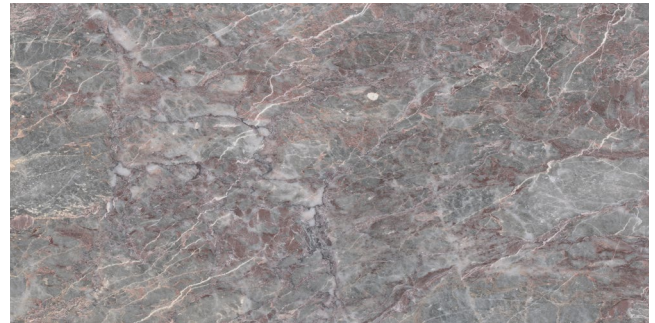

BURGUNDY LILAC

STONE PRODUCTS
UNLIMITED, INC

Burgundy Lilac, 12" x 24", Rectangle Tile, SPUI-904097

BURGUNDY LILAC TILE

BURGUNDY LILAC
TILE IN MARBLE

STONE PRODUCTS
UNLIMITED, INC

Rectangle Tile	12" x 24"
SPUI-904097	Honed

Rectangle Tile	18" x 36"
SPUI-904098	Honed

Rectangle Tile	3" x 12"
SPUI-904099	Honed

BURGUNDY LILAC TILE IN MARBLE

SIZE	SKU	THICKNESS	SHAPE	PCS PER BOX	SQFT PER BOX	LBS PER BOX	EDGE
12" x 24"	SPUI-904097	0.38"	Rectangle	4	8	45.92	Straight
18" x 36"	SPUI-904098	0.38"	Rectangle	2	9	51.57	Straight
3" x 12"	SPUI-904099	0.38"	Rectangle	30	7.5	42.6	Straight