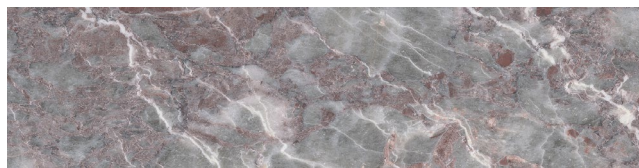

BURGUNDY LILAC

STONE PRODUCTS
UNLIMITED, INC

Burgundy Lilac, 12" x 24", Rectangle Tile, SPUI-904097

BURGUNDY LILAC TILE

BURGUNDY LILAC
TILE IN MARBLE

STONE PRODUCTS
UNLIMITED, INC

Rectangle Tile	12" x 24"
SPUI-904097	Honed

Rectangle Tile	18" x 36"
SPUI-904098	Honed

Rectangle Tile	3" x 12"
SPUI-904099	Honed

BURGUNDY LILAC TILE IN MARBLE

SIZE	SKU	THICKNESS	SHAPE	PCS PER BOX	SQFT PER BOX	LBS PER BOX	EDGE
12" x 24"	SPUI-904097	0.38"	Rectangle	4	8	45.92	Straight
18" x 36"	SPUI-904098	0.38"	Rectangle	2	9	51.57	Straight
3" x 12"	SPUI-904099	0.38"	Rectangle	30	7.5	42.6	Straight