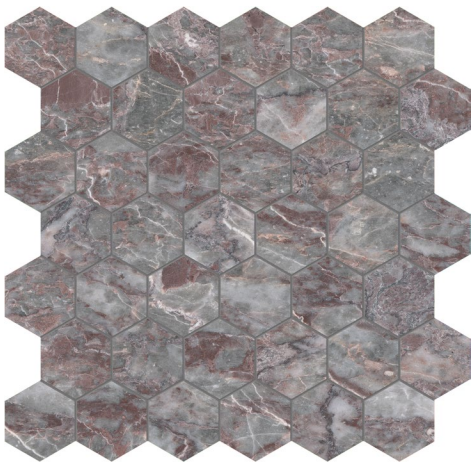

BURGUNDY LILAC

STONE PRODUCTS
UNLIMITED, INC

Burgundy Lilac, 12" x 24", Rectangle Tile, SPUI-904097

BURGUNDY LILAC TILE

BURGUNDY LILAC
TILE IN MARBLE

STONE PRODUCTS
UNLIMITED, INC

Rectangle Tile	12" x 24"
SPUI-904097	Honed

Rectangle Tile	18" x 36"
SPUI-904098	Honed

Rectangle Tile	3" x 12"
SPUI-904099	Honed

BURGUNDY LILAC TILE IN MARBLE

SIZE	SKU	THICKNESS	SHAPE	PCS PER BOX	SQFT PER BOX	LBS PER BOX	EDGE
12" x 24"	SPUI-904097	0.38"	Rectangle	4	8	45.92	Straight
18" x 36"	SPUI-904098	0.38"	Rectangle	2	9	51.57	Straight
3" x 12"	SPUI-904099	0.38"	Rectangle	30	7.5	42.6	Straight

Burgundy Lilac, 12" x 24", Rectangle Tile, SPUI-904097

BURGUNDY LILAC MOSAICS

BURGUNDY LILAC
MOSAICS IN MARBLE

STONE PRODUCTS
UNLIMITED, INC

Herringbone Mosaic	1.25" x 4"
SPUI-904100	Honed

Picket Mosaic	2" x 6"
SPUI-904101	Honed

Hexagon Mosaic	2" x 2"
SPUI-904102	Honed

Penny Round Mosaic	1.25" x 1.25"
SPUI-904103	Honed

BURGUNDY LILAC MOSAICS IN MARBLE

STONE PRODUCTS
UNLIMITED, INC

SIZE	SKU	THICKNESS	SHAPE	PCS PER BOX	SQFT PER BOX	LBS PER BOX	EDGE
1.25" x 4"	SPUI-904100	0.38"	Herringbone	5	4.41	22.82	Straight
2" x 6"	SPUI-904101	0.38"	Picket	5	4.41	22.31	Straight
2" x 2"	SPUI-904102	0.38"	Hexagon	5	4.95	26.35	Straight
1.25" x 1.25"	SPUI-904103	0.38"	Penny Round	5	4.95	25.47	Straight