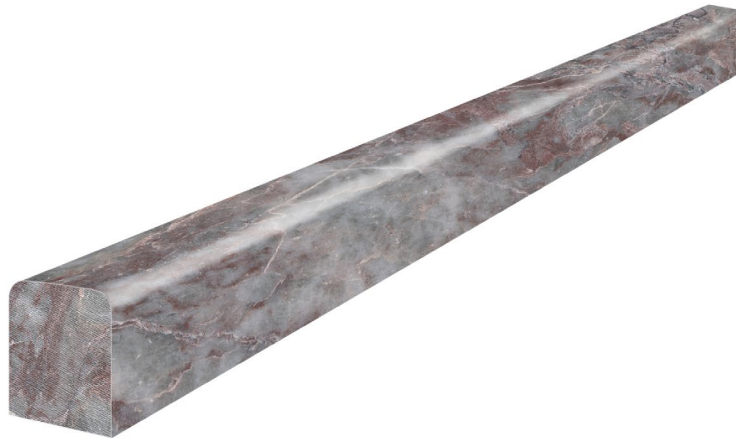

BURGUNDY LILAC TRIM

BURGUNDY LILAC
TRIM IN MARBLE

STONE PRODUCTS
UNLIMITED, INC

Pencil Trim	0.5" x 12"
SPUI-904104	Honed