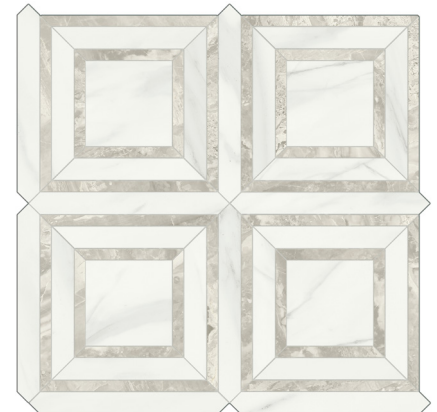

Volakas Grigio	
Piazza	
SPUI-903863	Polished