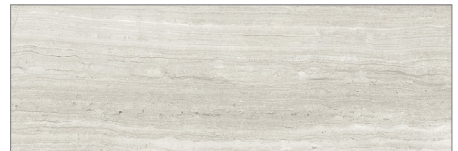

Strada Ash	
4" x 12"	
SPUI-903894	Polished