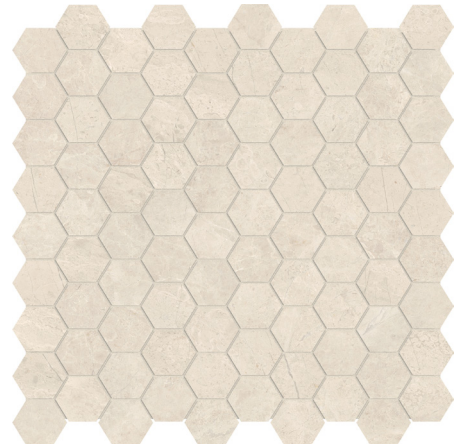

Allure Ivory	
1.25" x 1.25" Hexagon	
SPUI-903889	Polished