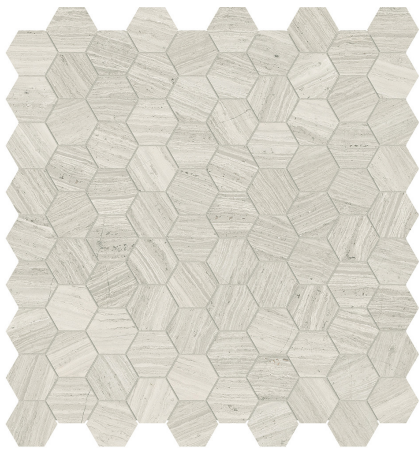

Zebrino	
2" x 2" Basketweave	
SPUI-903916	Polished
SPUI-903917	Matte

Allure Ivory	
1.25" x 1.25" Hexagon	
SPUI-903889	Polished

COSMOPOLITAN 2" X 2", 1.25" X 1.25"
MOSAIC IN PORCELAIN

Calacatta Oro	
1.25" x 1.25" Hexagon	
SPUI-903833	Polished

Statuario Venato	
1.25" x 1.25" Hexagon	
SPUI-903849	Polished

Stella Argento	
1.25" x 1.25" Hexagon	
SPUI-903877	Polished

Strada Ash	
1.25" x 1.25" Hexagon	
SPUI-903901	Polished

Suave Bianco	
1.25" x 1.25" Hexagon	
SPUI-903929	Polished