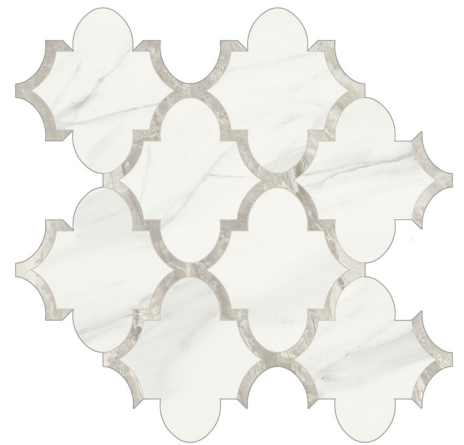

COSMOPOLITAN MOSAIC

2" x 2" • 1.25" x 1.25"

COSMOPOLITAN 2" X 2", 1.25" X 1.25"
MOSAIC IN PORCELAIN

STONE PRODUCTS
UNLIMITED, INC

Calacatta Oro	
Arabesque	
SPUI-903832	Polished

Statuario Venato	
Arabesque	
SPUI-903848	Polished

Volakas Grigio	
Arabesque	
SPUI-903864	Polished