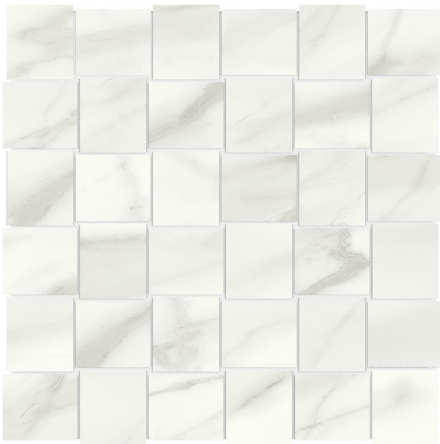

Volakas Grigio	
2" x 2" Basketweave	
SPUI-903866	Polished
SPUI-903867	Matte