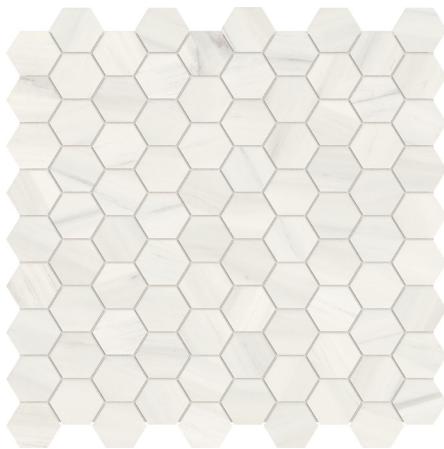

Zebrino	
2" x 2" Basketweave	
SPUI-903916	Polished
SPUI-903917	Matte

Allure Ivory	
1.25" x 1.25" Hexagon	
SPUI-903889	Polished

COSMOPOLITAN 2" X 2", 1.25" X 1.25"
MOSAIC IN PORCELAIN

Calacatta Oro	
1.25" x 1.25" Hexagon	
SPUI-903833	Polished

Statuario Venato	
1.25" x 1.25" Hexagon	
SPUI-903849	Polished

Stella Argento	
1.25" x 1.25" Hexagon	
SPUI-903877	Polished

Strada Ash	
1.25" x 1.25" Hexagon	
SPUI-903901	Polished

Suave Bianco	
1.25" x 1.25" Hexagon	
SPUI-903929	Polished