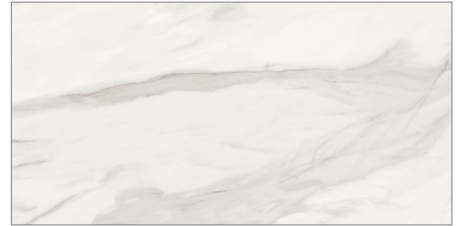

Volakas Grigio	
24" x 48"	
SPUI-903862	Polished